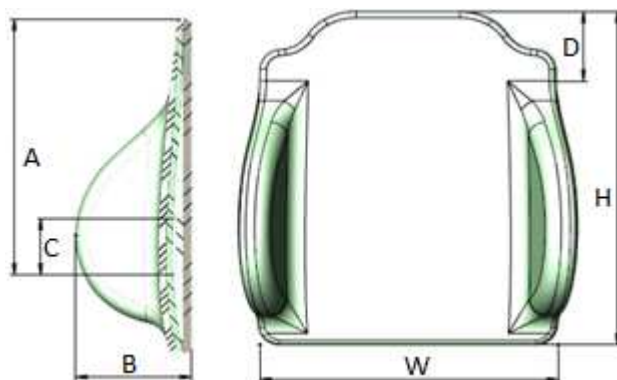

Netti Customized Cushions

Item	Description	Seat widths
Is-006-10	Back cushion Stabil	25-70 cm
Is-006-12	Back cushion Super stabil	25-70 cm
Is-006-17	Seat cushion Sit	All Sizes
Is-006-08	Back cushion Smart	25-70 cm

IS-006-10 Back Cushion Stabil

	STD	Customized (+/-)
W		
D		
H		
A		
B		
C		
Additional comments:		

IS-006-12 Back Cushion Super Stabil

	STD	Customized (+/-)
W		
D		
H		
A		
B		
C		
Additional comments:		