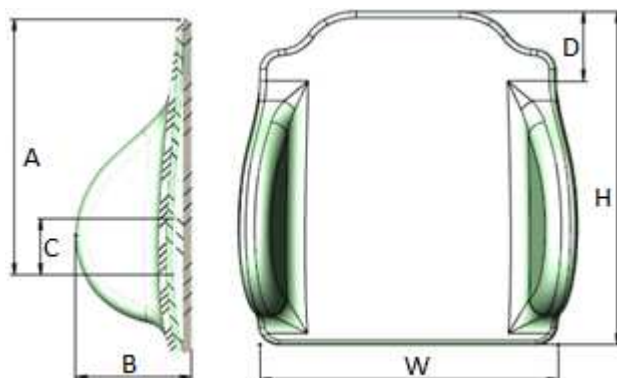

Netti Customized Cushions

Item	Description	Seat widths
Is-006-10	Back cushion Stabil	25-70 cm
Is-006-12	Back cushion Super stabil	25-70 cm
Is-006-17	Seat cushion Sit	All Sizes
Is-006-08	Back cushion Smart	25-70 cm

IS-006-10 Back Cushion Stabil

	STD	Customized (+/-)
W		
D		
H		
A		
B		
C		
Additional comments:		

IS-006-12 Back Cushion Super Stabil

	STD	Customized (+/-)
W		
D		
H		
A		
B		
C		
Additional comments:		