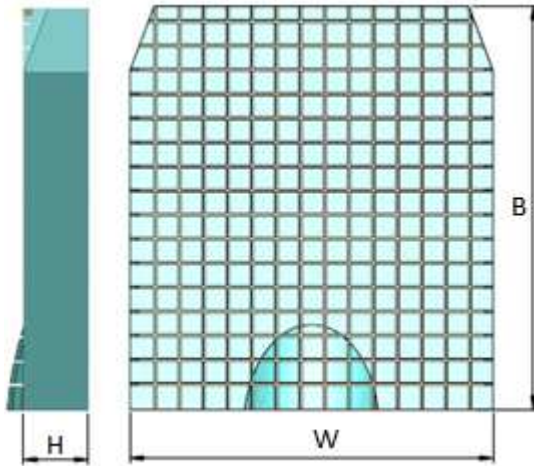

IS-006-17 Seat Cushion Sit

	STD	Customized (+/-)
W		
D		
H		
A		
B		
C		
Additional comments: