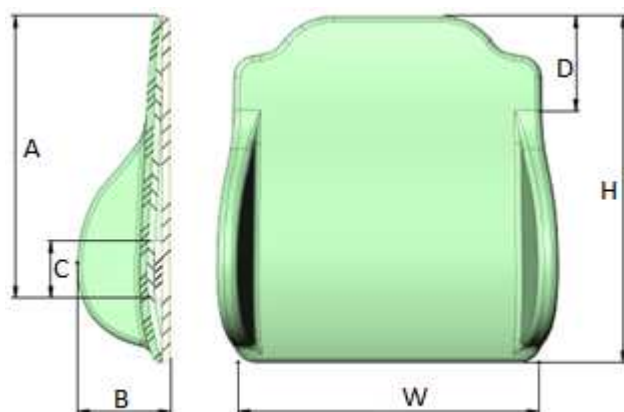

IS-006-08 Back Cushion Smart

	STD	Customized (+/-)
W		
D		
H		
A		
B		
C		
Additional comments: