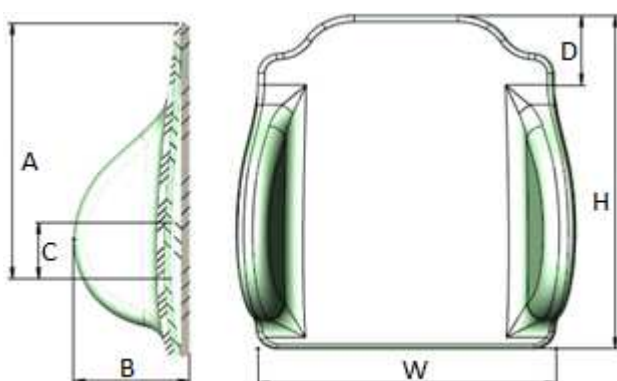

Netti Customized Cushions

Item	Description	Seat widths
Is-006-10	Back cushion Stabil	25-70 cm
Is-006-12	Back cushion Super stabil	25-70 cm
Is-006-17	Seat cushion Sit	All Sizes
Is-006-08	Back cushion Smart	25-70 cm

IS-006-10 Back Cushion Stabil

	STD	Customized (+/-)
W		
D		
H		
A		
B		
C		
Additional comments:		

IS-006-12 Back Cushion Super Stabil

	STD	Customized (+/-)
W		
D		
H		
A		
B		
C		
Additional comments:		